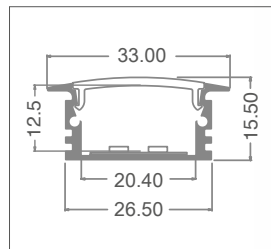

RECESSED PROFILES: P05H

CHARACTERISTICS

Recessed profile with edge protection finishing flaps.

CAN BE USED WITH LED STRIPS WITH MAXIMUM WIDTH:

20 mm.

MAXIMUM POWER:

30W/m

MATERIALS

6063 aluminium profile with white PMMA screen.

ACCESSORIES INCLUDED

Every 3 metre bar is complete with 3 sets of end caps (with or without holes) and 3 sets of mounting clips.

INSTALLATION

Recessed. Cabling can be in line with the profile or exit the bottom of the profile.

PACKAGE

Supplied in packages of 5 bars, each one measuring 3 meters complete with screen and accessories. Spare accessories available with separate code.

Cutting Project profiles to size*:

fixed cost of piece work

VA04

* Includes mounting accessories.

IP20

art	Description	L1	H	L	8011905	1 / 5
P05H-S-PF-300	profile complete with PMMA screen and accessories	33	15	3000	912529	1 / 5

MAX 20mm

◆ To be discontinued

art	Description	8011905	1
P05H-A-EC	3+3 metal end caps	912536	1