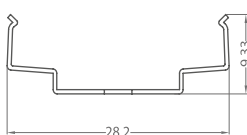

VA04

* Includes mounting accessories.

IP20

art	Description	L1	H	L	8011905	1 / 5
P05H-S-PF-300	profile complete with PMMA screen and accessories	33	15	3000	912529	1 / 5

MAX 20mm

◆ To be discontinued

art	Description	8011905	1
P05H-A-EC	3+3 metal end caps	912536	1